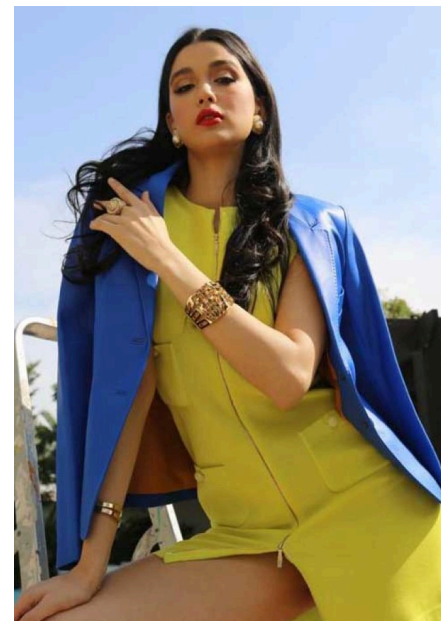

# EMODELS

SINCE 2010

Aida R

# EMODELS

SINCE 2010

Fortune Executive - office 2101 Cluster T - Jumeirah Lake Towers - Dubai - UAE

height 180cm | 5'11" bust 84cm | 33" waist 61cm | 24" hips 90cm | 35.5" eyes color Brown hair color Black