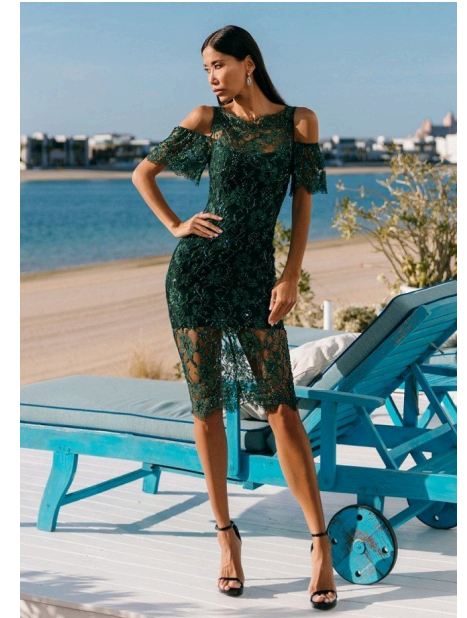

EMODELS

SINCE 2010

Akmaral S

EMODELS

SINCE 2010

Fortune Executive - office 2101 Cluster T - Jumeirah Lake Towers - Dubai - UAE

height 174cm | 5'8.5" bust 81cm | 32" waist 60cm | 23.5" hips 89cm | 35" eyes color Green hair color Black