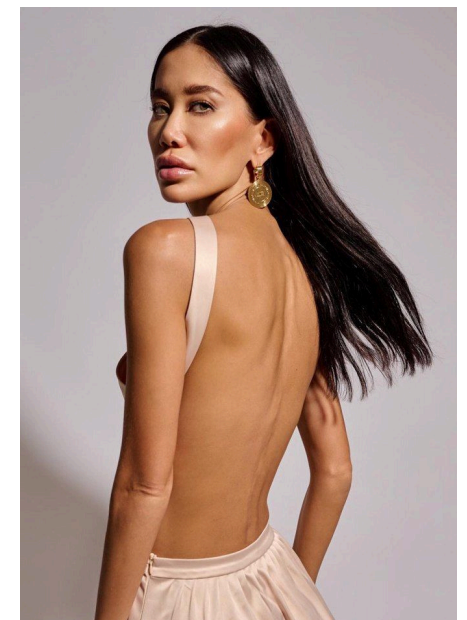

EMODELS

SINCE 2010

Akmaral S

EMODELS

SINCE 2010

Fortune Executive - office 2101 Cluster T - Jumeirah Lake Towers - Dubai - UAE

height 174cm | 5'8.5" bust 81cm | 32" waist 60cm | 23.5" hips 89cm | 35" eyes color Green hair color Black