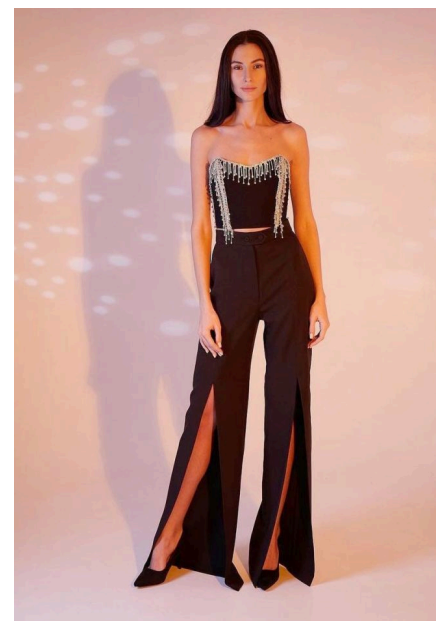

# EMODELS

SINCE 2010

Fortune Executive - office 2101 Cluster T - Jumeirah Lake Towers - Dubai - UAE

height178cm | 5'10" bust86cm | 34" waist60cm | 23.5" hips90cm | 35.5" eyes colorBrown hair colorBrown