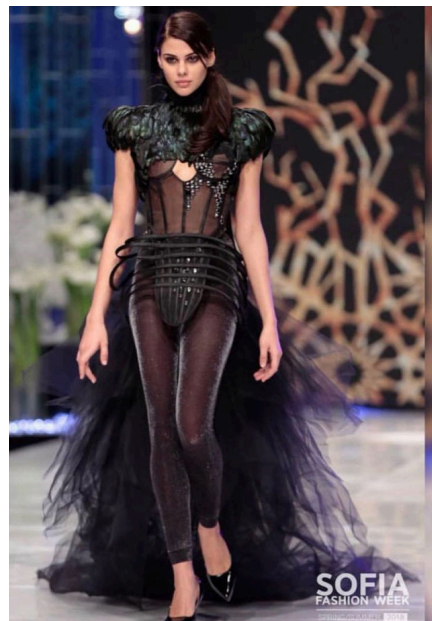

# EMODELS

SINCE 2010

Fortune Executive - office 2101 Cluster T - Jumeirah Lake Towers - Dubai - UAE

height175cm | 5'9" bust89cm | 35" waist64cm | 25" hips91cm | 36"  
eyes colorBrown hair colorBlack