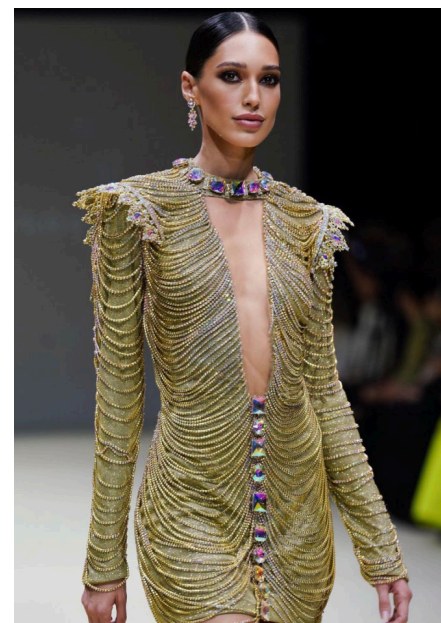

EMODELS

SINCE 2010

Alina T

EMODELS

SINCE 2010

Fortune Executive - office 2101 Cluster T - Jumeirah Lake Towers - Dubai - UAE

height 175cm | 5'9" bust 83cm | 32.5" waist 62cm | 24.5" hips 92cm | 36"
eyes color Hazel hair color Brown