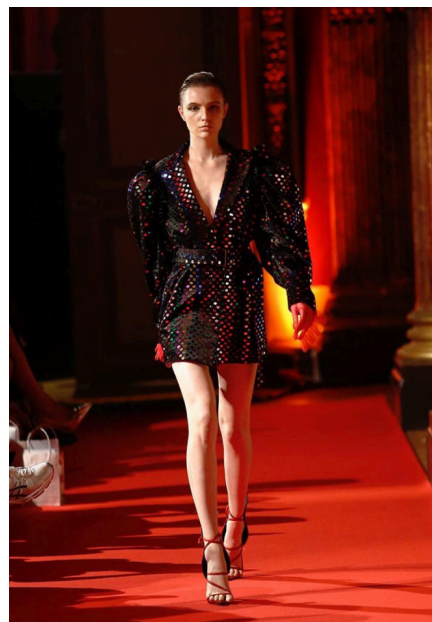

EMODELS

SINCE 2010

Aline B

EMODELS

SINCE 2010

Fortune Executive - office 2101 Cluster T - Jumeirah Lake Towers - Dubai - UAE

height 175cm | 5'9" bust 78cm | 30.5" waist 59cm | 23" hips 87cm | 34.5"
eyes color Green/Brown hair color Brown