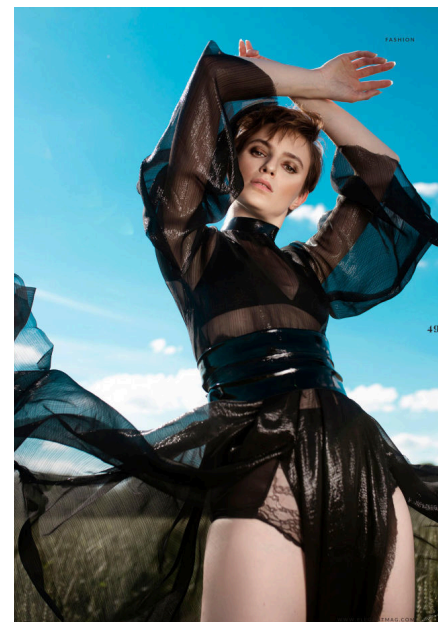

EMODELS

SINCE 2010

Aline B

EMODELS

SINCE 2010

Fortune Executive - office 2101 Cluster T - Jumeirah Lake Towers - Dubai - UAE

height 175cm | 5'9" bust 78cm | 30.5" waist 59cm | 23" hips 87cm | 34.5"
eyes color Green/Brown hair color Brown