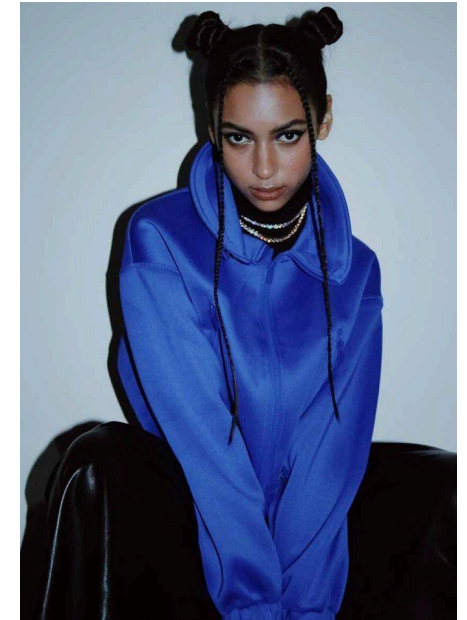

EMODELS

SINCE 2010

Amy N

EMODELS

SINCE 2010

Fortune Executive - office 2101 Cluster T - Jumeirah Lake Towers - Dubai - UAE

height 175cm | 5'9" bust 79cm | 31" waist 62cm | 24.5" hips 94cm | 37" eyes color Brown hair color Black