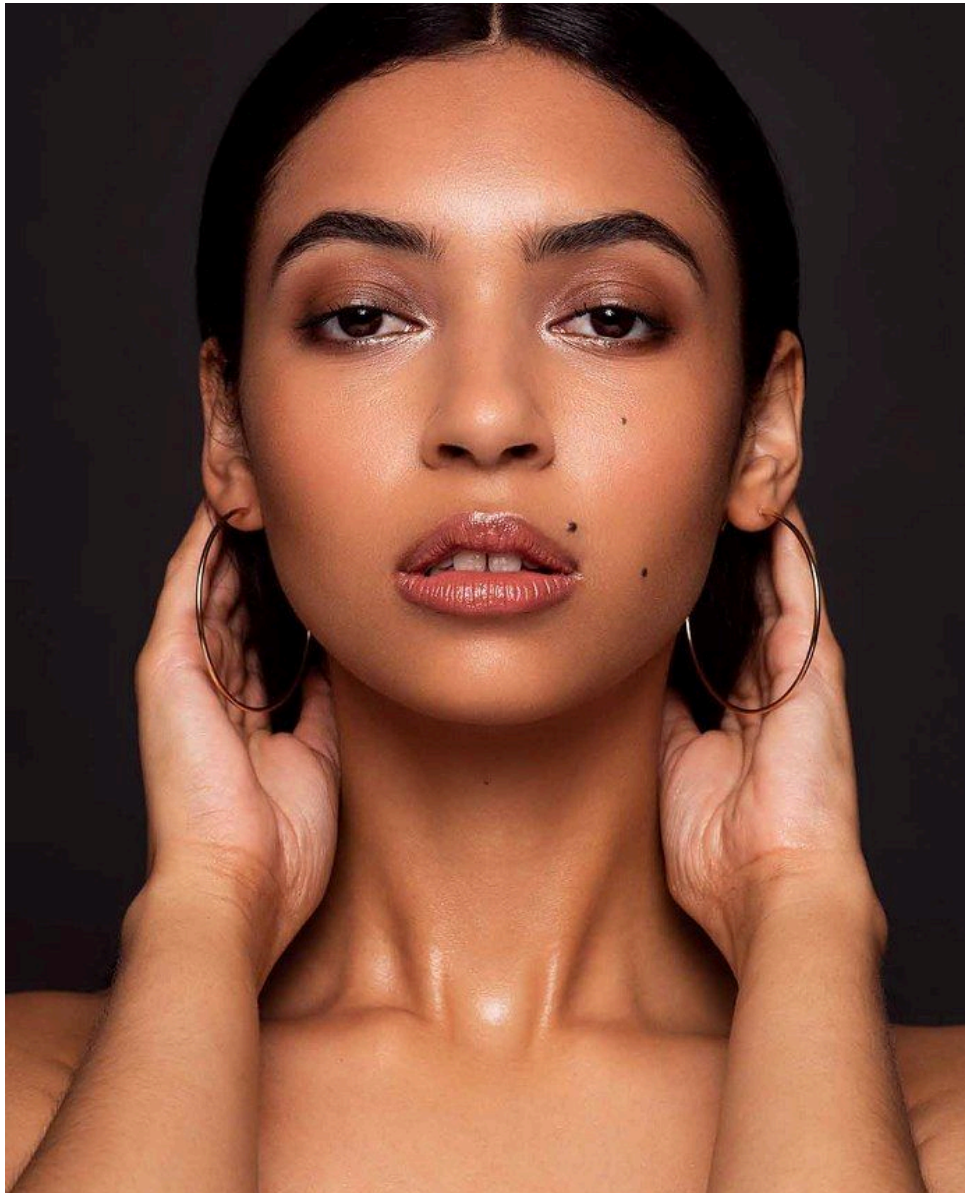

EMODELS

SINCE 2010

Amy N

EMODELS

SINCE 2010

Fortune Executive - office 2101 Cluster T - Jumeirah Lake Towers - Dubai - UAE

height 175cm | 5'9" bust 79cm | 31" waist 62cm | 24.5" hips 94cm | 37" eyes color Brown hair color Black