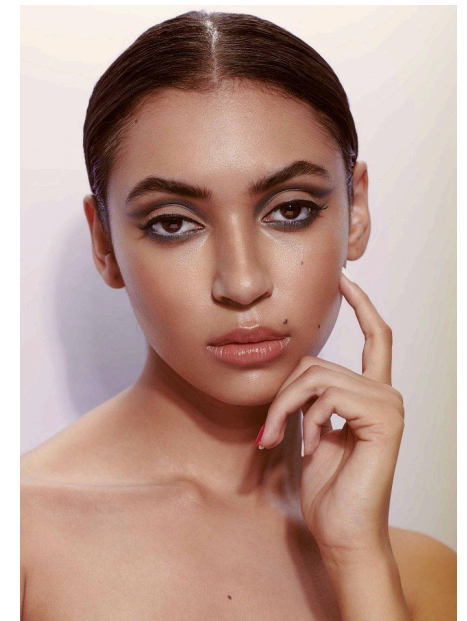

EMODELS

SINCE 2010

Amy N

EMODELS

SINCE 2010

Fortune Executive - office 2101 Cluster T - Jumeirah Lake Towers - Dubai - UAE

height 175cm | 5'9" bust 79cm | 31" waist 62cm | 24.5" hips 94cm | 37" eyes color Brown hair color Black