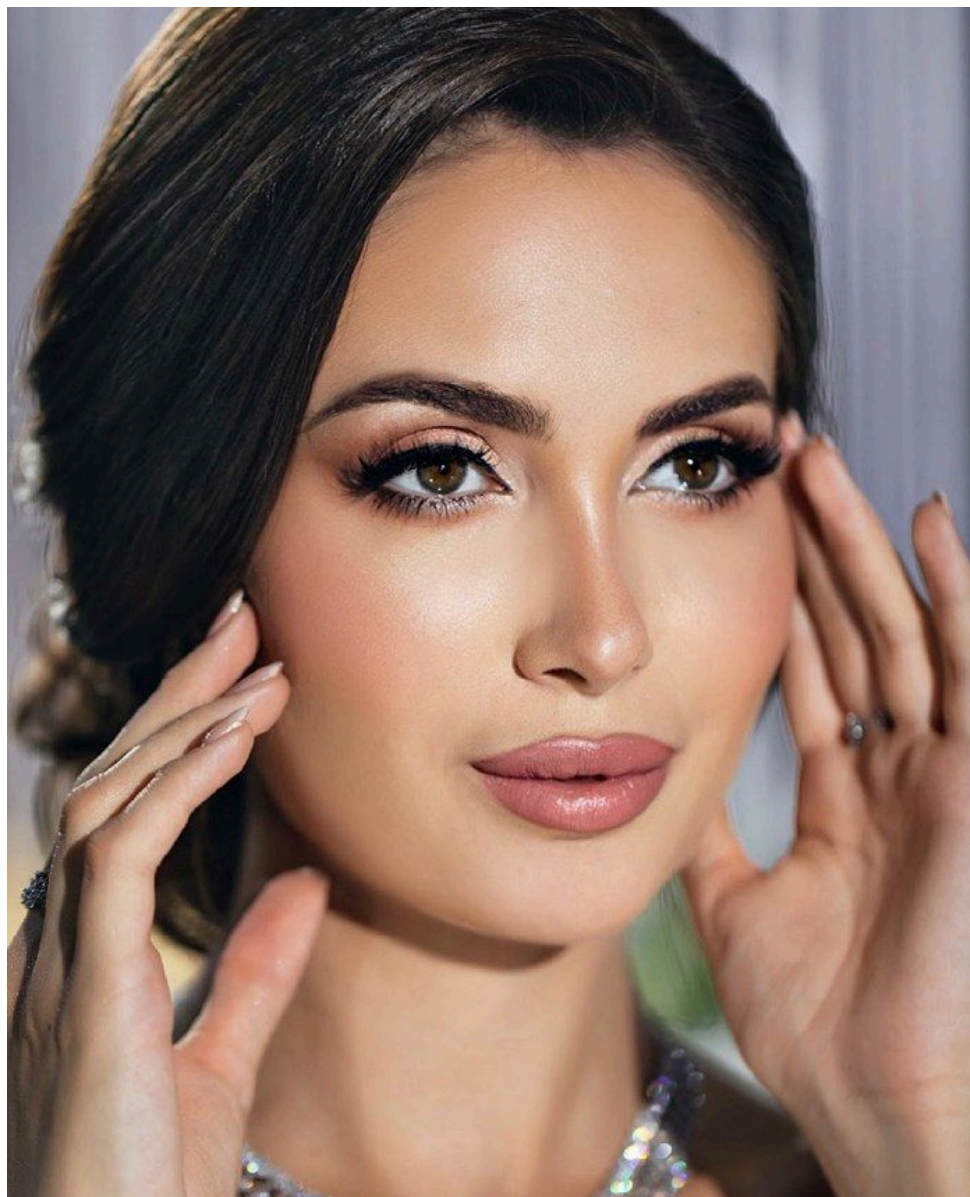

EMODELS

SINCE 2010

Ana Z

EMODELS

SINCE 2010

Fortune Executive - office 2101 Cluster T - Jumeirah Lake Towers - Dubai - UAE

height 171cm | 5'7.5" bust 87cm | 34.5" waist 63cm | 25"
eyes color Green/Brown hair color Brown