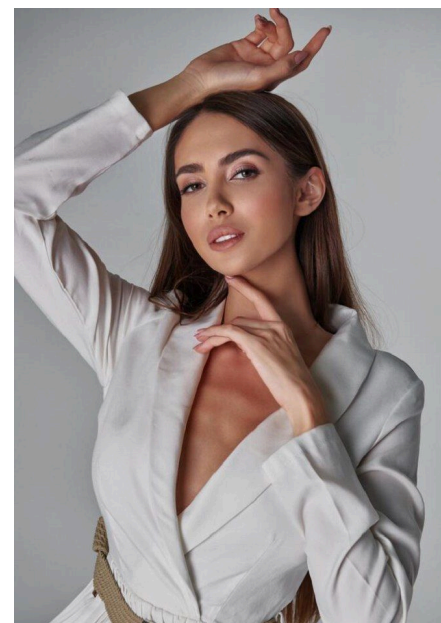

EMODELS

SINCE 2010

Ana Z

EMODELS

SINCE 2010

Fortune Executive - office 2101 Cluster T - Jumeirah Lake Towers - Dubai - UAE

height 171cm | 5'7.5" bust 87cm | 34.5" waist 63cm | 25"
eyes color Green/Brown hair color Brown