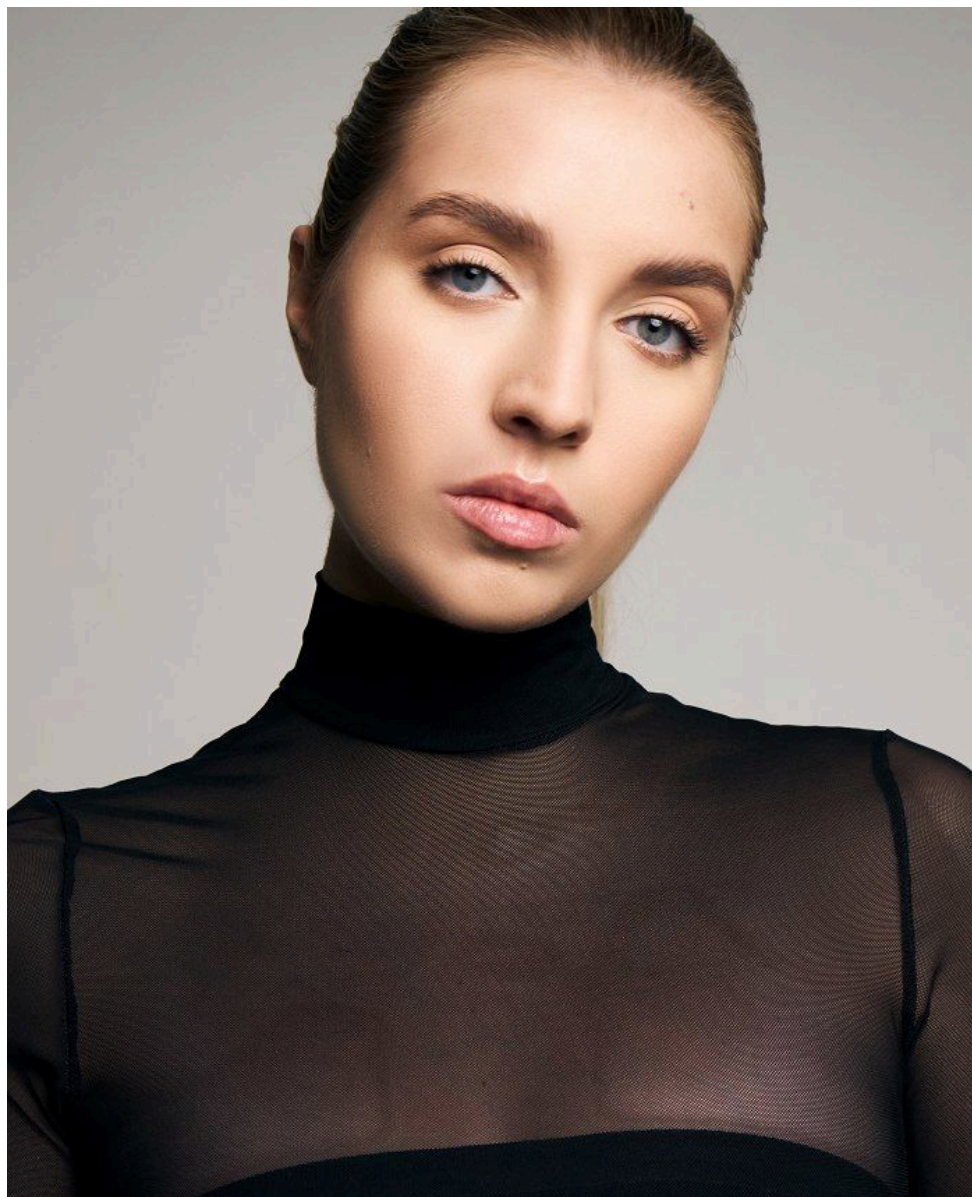

# EMODELS

SINCE 2010

Anastasia L

# EMODELS

SINCE 2010

Fortune Executive - office 2101 Cluster T - Jumeirah Lake Towers - Dubai - UAE

height 176cm | 5'9.5" bust 83cm | 32.5" waist 61cm | 24" hips 89cm | 35" eyes color Blue hair color Blonde