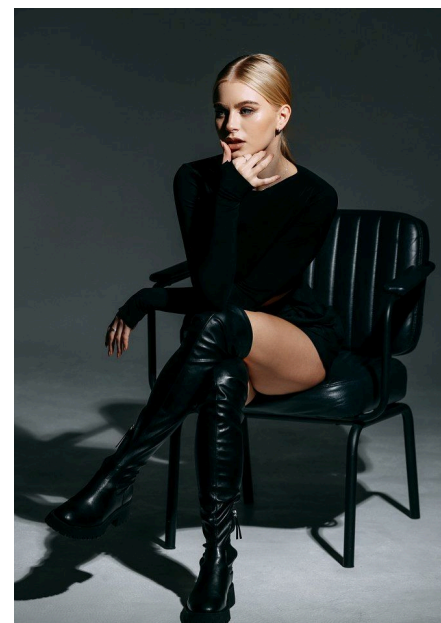

# EMODELS

SINCE 2010

Anastasia S

# EMODELS

SINCE 2010

Fortune Executive - office 2101 Cluster T - Jumeirah Lake Towers - Dubai - UAE

height 168cm | 5'6" bust 77cm | 30.5" waist 58cm | 23" hips 84cm | 33"  
eyes color Blue hair color Blonde