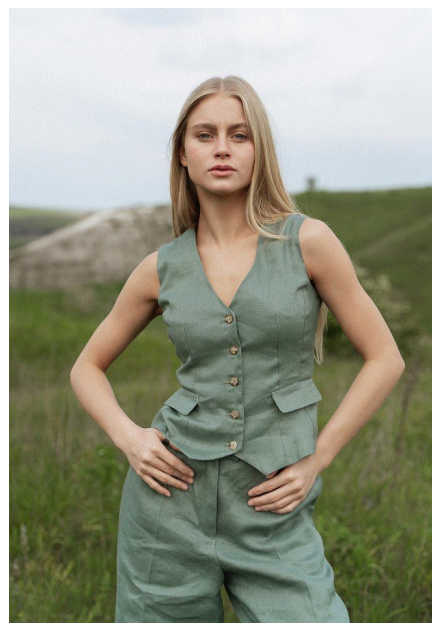

# EMODELS

SINCE 2010

Fortune Executive - office 2101 Cluster T - Jumeirah Lake Towers - Dubai - UAE

height 168cm | 5'6" bust 77cm | 30.5" waist 58cm | 23" hips 84cm | 33"  
eyes color Blue hair color Blonde