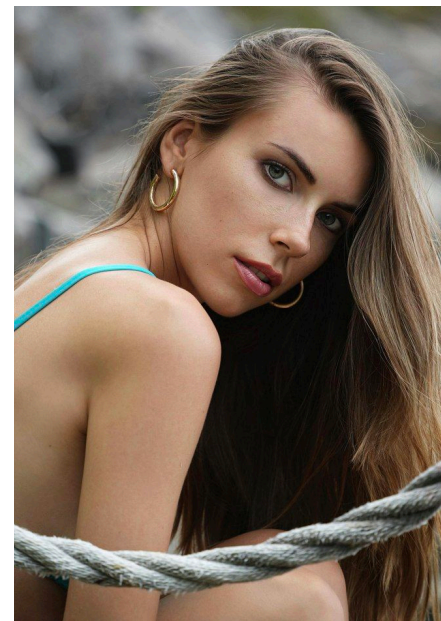

EMODELS

SINCE 2010

Anastasiia Sh

EMODELS

SINCE 2010

Fortune Executive - office 2101 Cluster T - Jumeirah Lake Towers - Dubai - UAE

height 177cm | 5'9.5" bust 86cm | 34" waist 60cm | 23.5" hips 90cm | 35.5" eyes color Blue/Grey hair color Brown