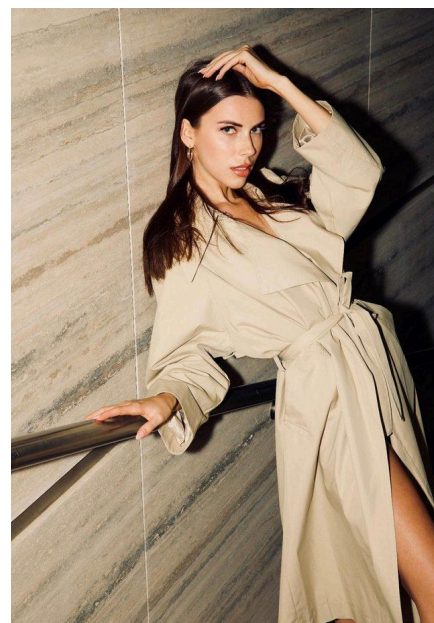

EMODELS

SINCE 2010

Anastasiia Sh

EMODELS

SINCE 2010

Fortune Executive - office 2101 Cluster T - Jumeirah Lake Towers - Dubai - UAE

height 177cm | 5'9.5" bust 86cm | 34" waist 60cm | 23.5" hips 90cm | 35.5" eyes color Blue/Grey hair color Brown