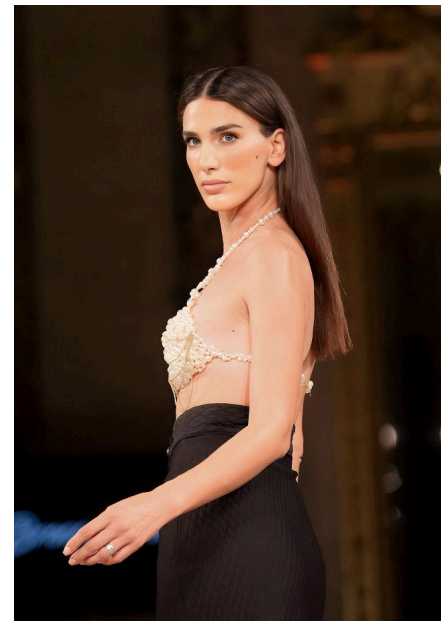

EMODELS

SINCE 2010

Anastasija V

EMODELS

SINCE 2010

Fortune Executive - office 2101 Cluster T - Jumeirah Lake Towers - Dubai - UAE

height 179cm | 5'10.5" bust 79cm | 31" waist 65cm | 25.5" hips 98cm | 38.5" eyes color Green hair color Brown