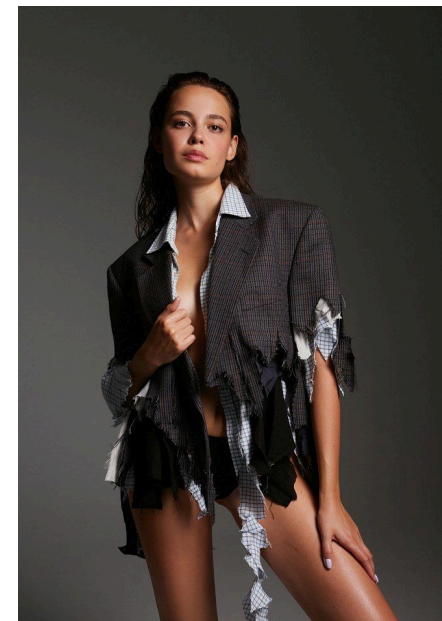

EMODELS

SINCE 2010

Anastasiya M

EMODELS

SINCE 2010

Fortune Executive - office 2101 Cluster T - Jumeirah Lake Towers - Dubai - UAE

height179cm | 5'10.5" bust84cm | 33" waist64cm | 25" hips90cm | 35.5"
eyes colorBrown hair colorBlack