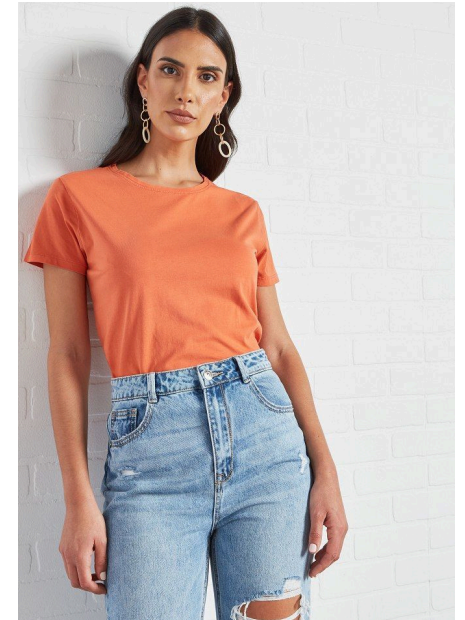

EMODELS

SINCE 2010

Andrea H

EMODELS

SINCE 2010

Fortune Executive - office 2101 Cluster T - Jumeirah Lake Towers - Dubai - UAE

height 171cm | 5'7.5" bust 87cm | 34.5" waist 71cm | 28" hips 94cm | 37"
eyes color Brown hair color Brown