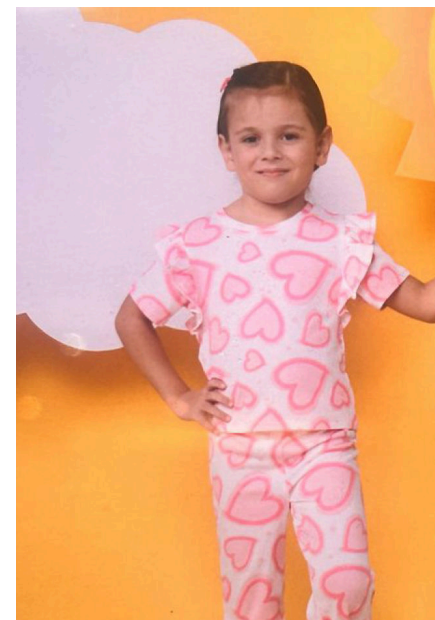

EMODELS

SINCE 2010

Eva Hi

EMODELS

SINCE 2010

Fortune Executive - office 2101 Cluster T - Jumeirah Lake Towers - Dubai - UAE

height126cm | 4'1.5" eyes colorBrown hair colorBrown