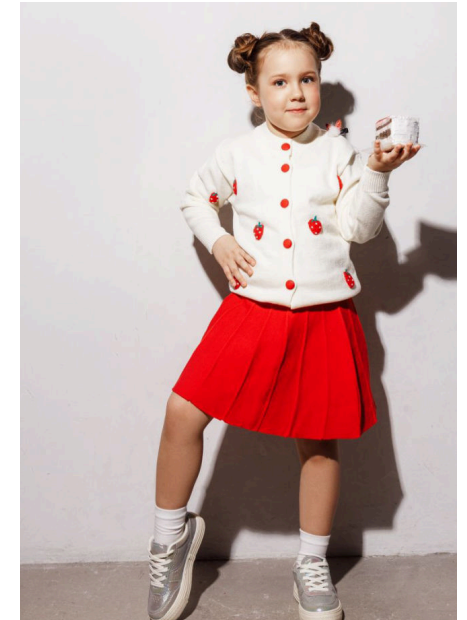

# EMODELS

SINCE 2010

Fortune Executive - office 2101 Cluster T - Jumeirah Lake Towers - Dubai - UAE

height114cm | 3'9" eyes colorGreen/Grey hair colorBlonde