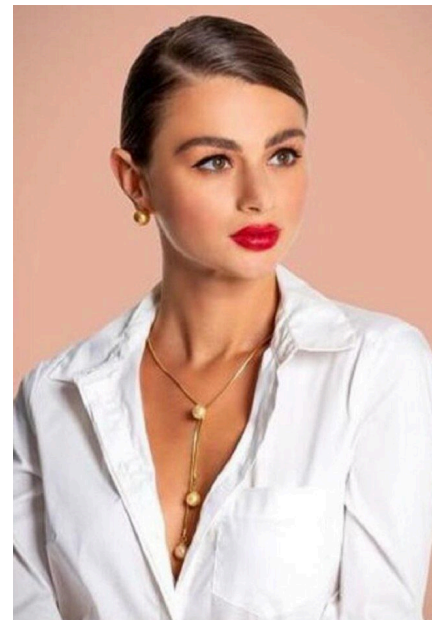

EMODELS

SINCE 2010

Anna Z

EMODELS

SINCE 2010

Fortune Executive - office 2101 Cluster T - Jumeirah Lake Towers - Dubai - UAE

height 177cm | 5'9.5" bust 84cm | 33" waist 60cm | 23.5" hips 90cm | 35.5" eyes color Brown hair color Brown