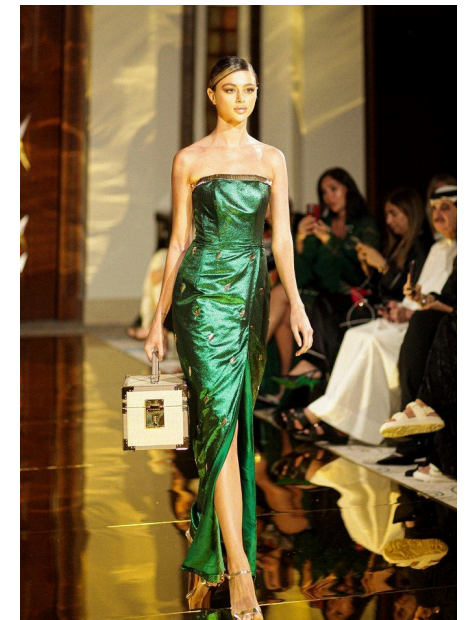

EMODELS

SINCE 2010

Anna Z

EMODELS

SINCE 2010

Fortune Executive - office 2101 Cluster T - Jumeirah Lake Towers - Dubai - UAE

height 177cm | 5'9.5" bust 84cm | 33" waist 60cm | 23.5" hips 90cm | 35.5" eyes color Brown hair color Brown