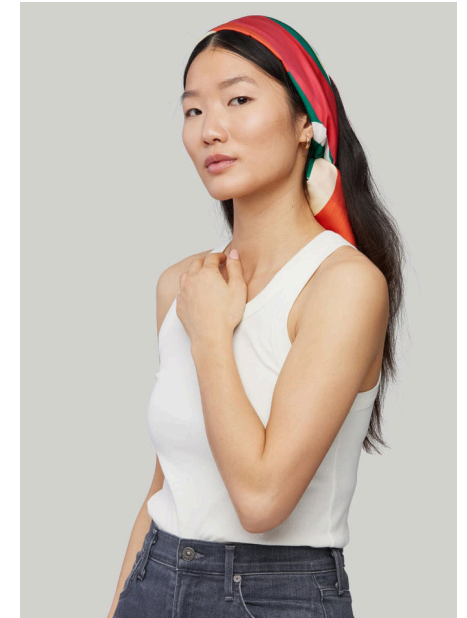

EMODELS

SINCE 2010

Anne Sao

EMODELS

SINCE 2010

Fortune Executive - office 2101 Cluster T - Jumeirah Lake Towers - Dubai - UAE

height 170cm | 5'7" bust 76cm | 30" waist 61cm | 24" hips 83cm | 32.5" eyes color Brown hair color Black