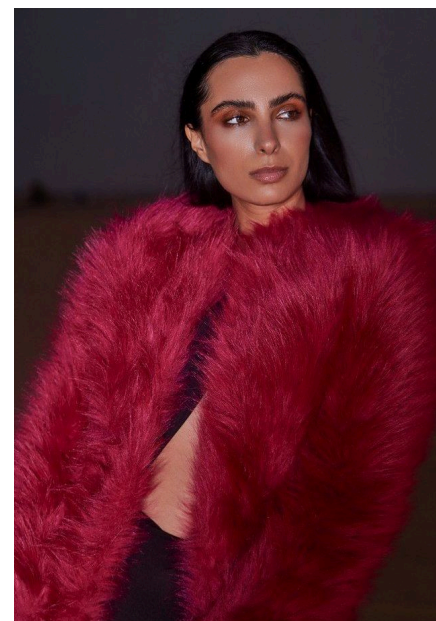

# EMODELS

SINCE 2010

Fortune Executive - office 2101 Cluster T - Jumeirah Lake Towers - Dubai - UAE

height 171cm | 5'7.5" bust 89cm | 35" waist 73cm | 28.5" hips 94cm | 37" eyes color Brown hair color Black