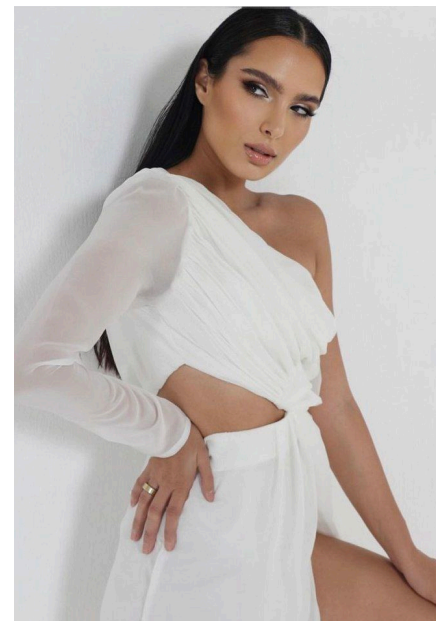

# EMODELS

SINCE 2010

Fortune Executive - office 2101 Cluster T - Jumeirah Lake Towers - Dubai - UAE

height 171cm | 5'7.5" bust 89cm | 35" waist 73cm | 28.5" hips 94cm | 37" eyes color Brown hair color Black