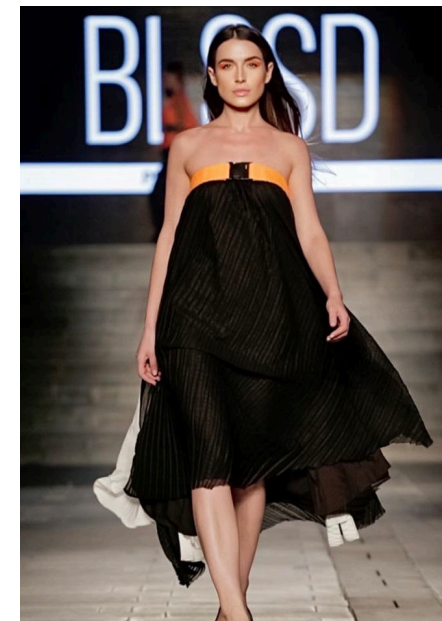

EMODELS

SINCE 2010

Daria K

EMODELS

SINCE 2010

Fortune Executive - office 2101 Cluster T - Jumeirah Lake Towers - Dubai - UAE

height 177cm | 5'9.5" bust 89cm | 35" waist 62cm | 24.5" hips 93cm | 36.5" eyes color Green/Brown hair color Brown