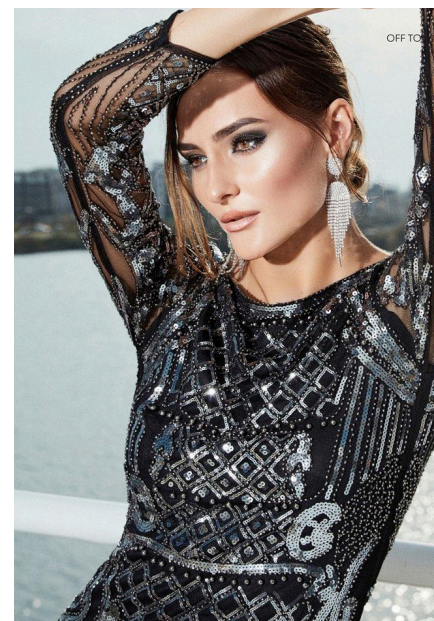

EMODELS

SINCE 2010

Eliza B

EMODELS

SINCE 2010

Fortune Executive - office 2101 Cluster T - Jumeirah Lake Towers - Dubai - UAE

height 177cm | 5'9.5" bust 86cm | 34" waist 60cm | 23.5" hips 91cm | 36" eyes color Brown hair color Brown