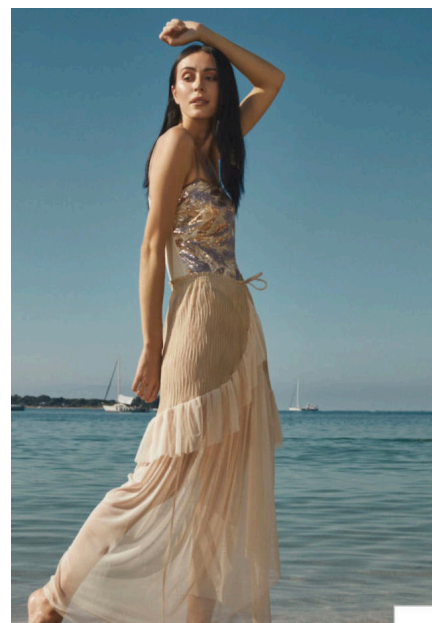

EMODELS

SINCE 2010

Elvira S

EMODELS

SINCE 2010

Fortune Executive - office 2101 Cluster T - Jumeirah Lake Towers - Dubai - UAE

height 177cm | 5'9.5" bust 86cm | 34" waist 60cm | 23.5" hips 90cm | 35.5" eyes color Brown hair color Brown