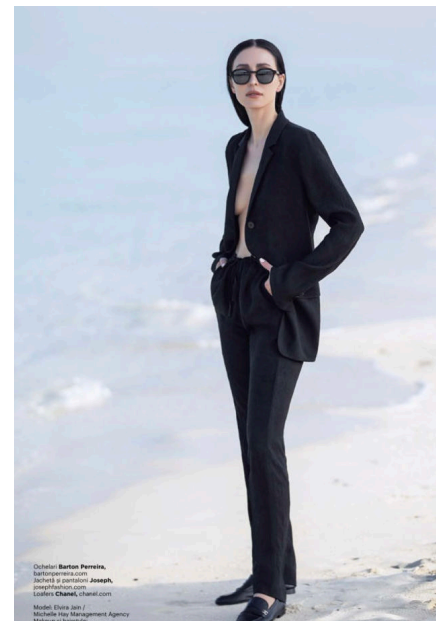

EMODELS

SINCE 2010

Elvira S

EMODELS

SINCE 2010

Fortune Executive - office 2101 Cluster T - Jumeirah Lake Towers - Dubai - UAE

height 177cm | 5'9.5" bust 86cm | 34" waist 60cm | 23.5" hips 90cm | 35.5" eyes color Brown hair color Brown