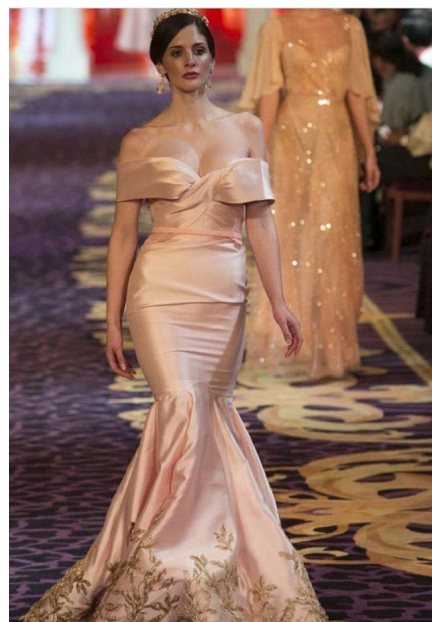

EMODELS

SINCE 2010

Gimena G

EMODELS

SINCE 2010

Fortune Executive - office 2101 Cluster T - Jumeirah Lake Towers - Dubai - UAE

height 174cm | 5'8.5" bust 88cm | 34.5" waist 61cm | 24" hips 91cm | 36"
eyes color Green/Brown hair color Brown