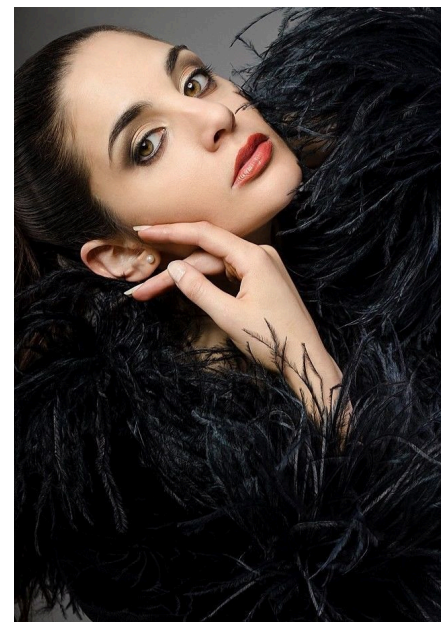

EMODELS

SINCE 2010

Gimena G

EMODELS

SINCE 2010

Fortune Executive - office 2101 Cluster T - Jumeirah Lake Towers - Dubai - UAE

height 174cm | 5'8.5" bust 88cm | 34.5" waist 61cm | 24" hips 91cm | 36"
eyes color Green/Brown hair color Brown