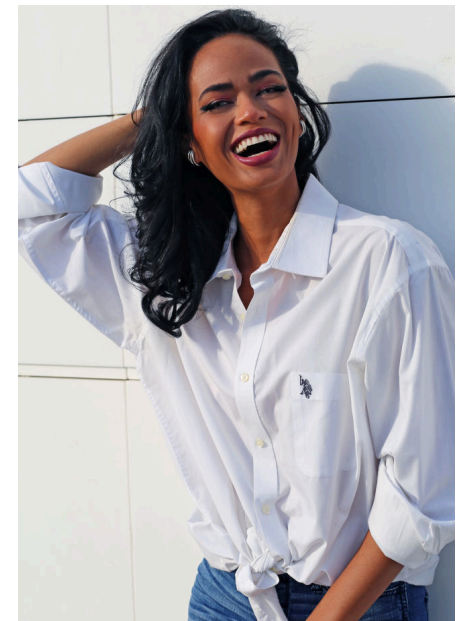

EMODELS

SINCE 2010

Gloria D

EMODELS

SINCE 2010

Fortune Executive - office 2101 Cluster T - Jumeirah Lake Towers - Dubai - UAE

height 176cm | 5'9.5" bust 86cm | 34" waist 79cm | 31" hips 101cm | 40"
eyes color Brown hair color Black