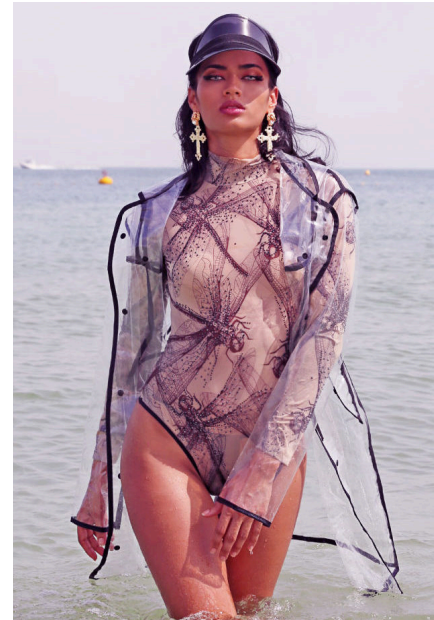

EMODELS

SINCE 2010

Gloria D

EMODELS

SINCE 2010

Fortune Executive - office 2101 Cluster T - Jumeirah Lake Towers - Dubai - UAE

height 176cm | 5'9.5" bust 86cm | 34" waist 79cm | 31" hips 101cm | 40"
eyes color Brown hair color Black