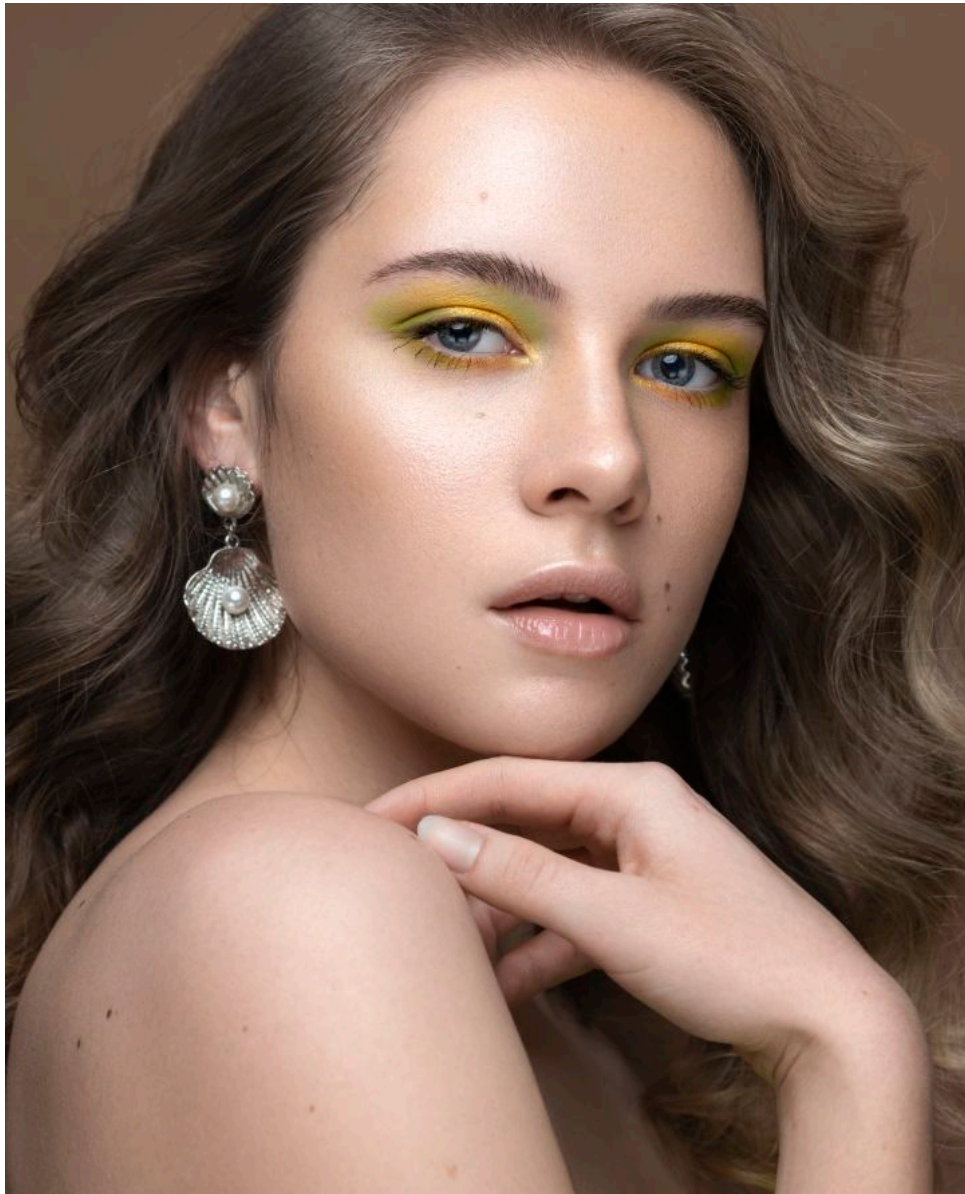

EMODELS

SINCE 2010

Greta B

EMODELS

SINCE 2010

Fortune Executive - office 2101 Cluster T - Jumeirah Lake Towers - Dubai - UAE

height172cm | 5'7.5" bust87cm | 34.5" waist62cm | 24.5" hips91cm | 36" eyes colorBlue/Green hair colorBlonde