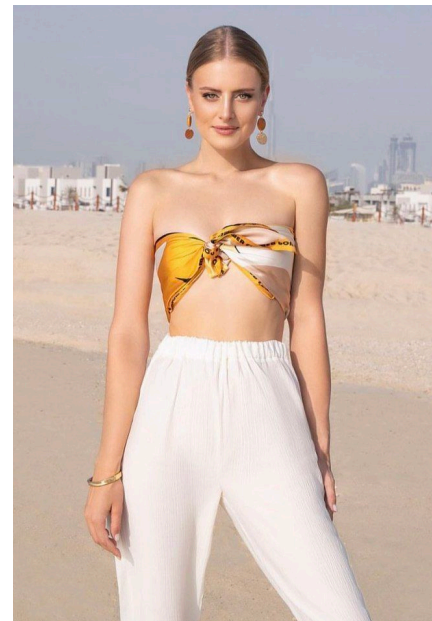

EMODELS

SINCE 2010

Anna B

EMODELS

SINCE 2010

Fortune Executive - office 2101 Cluster T - Jumeirah Lake Towers - Dubai - UAE

height 175cm | 5'9" bust 86cm | 34" waist 60cm | 23.5" hips 90cm | 35.5" eyes color Green hair color Blonde