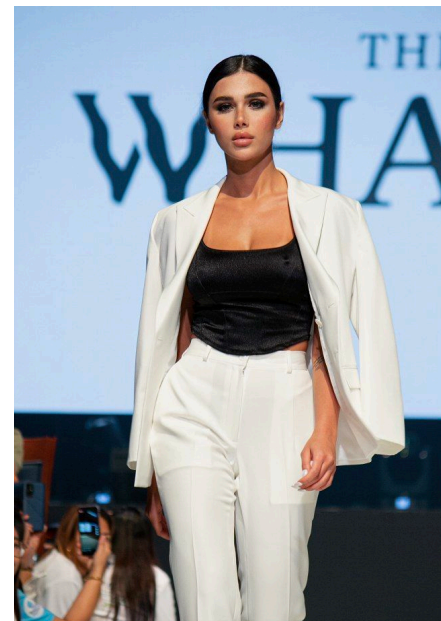

# EMODELS

SINCE 2010

Fortune Executive - office 2101 Cluster T - Jumeirah Lake Towers - Dubai - UAE

height 176cm | 5'9.5" bust 83cm | 32.5" waist 63cm | 25" hips 94cm | 37"  
eyes color Brown hair color Black