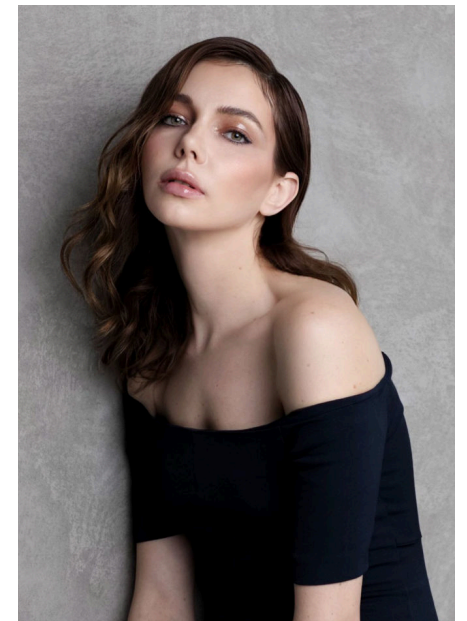

# EMODELS

SINCE 2010

Alyona Z

# EMODELS

SINCE 2010

Fortune Executive - office 2101 Cluster T - Jumeirah Lake Towers - Dubai - UAE

height 179cm | 5'10.5" bust 85cm | 33.5" waist 64cm | 25" hips 92cm | 36" eyes color Green/Grey hair color Brown