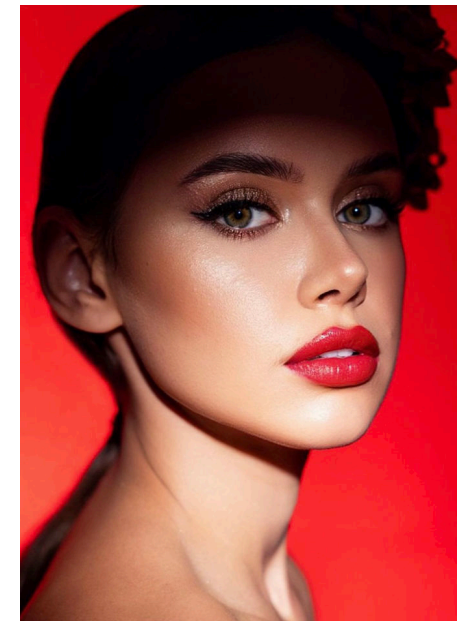

EMODELS

SINCE 2010

Anastasiia N

EMODELS

SINCE 2010

Fortune Executive - office 2101 Cluster T - Jumeirah Lake Towers - Dubai - UAE

height173cm | 5'8" bust84cm | 33" waist66cm | 26" hips91cm | 36"
eyes colorGreen/Brown hair colorBrown