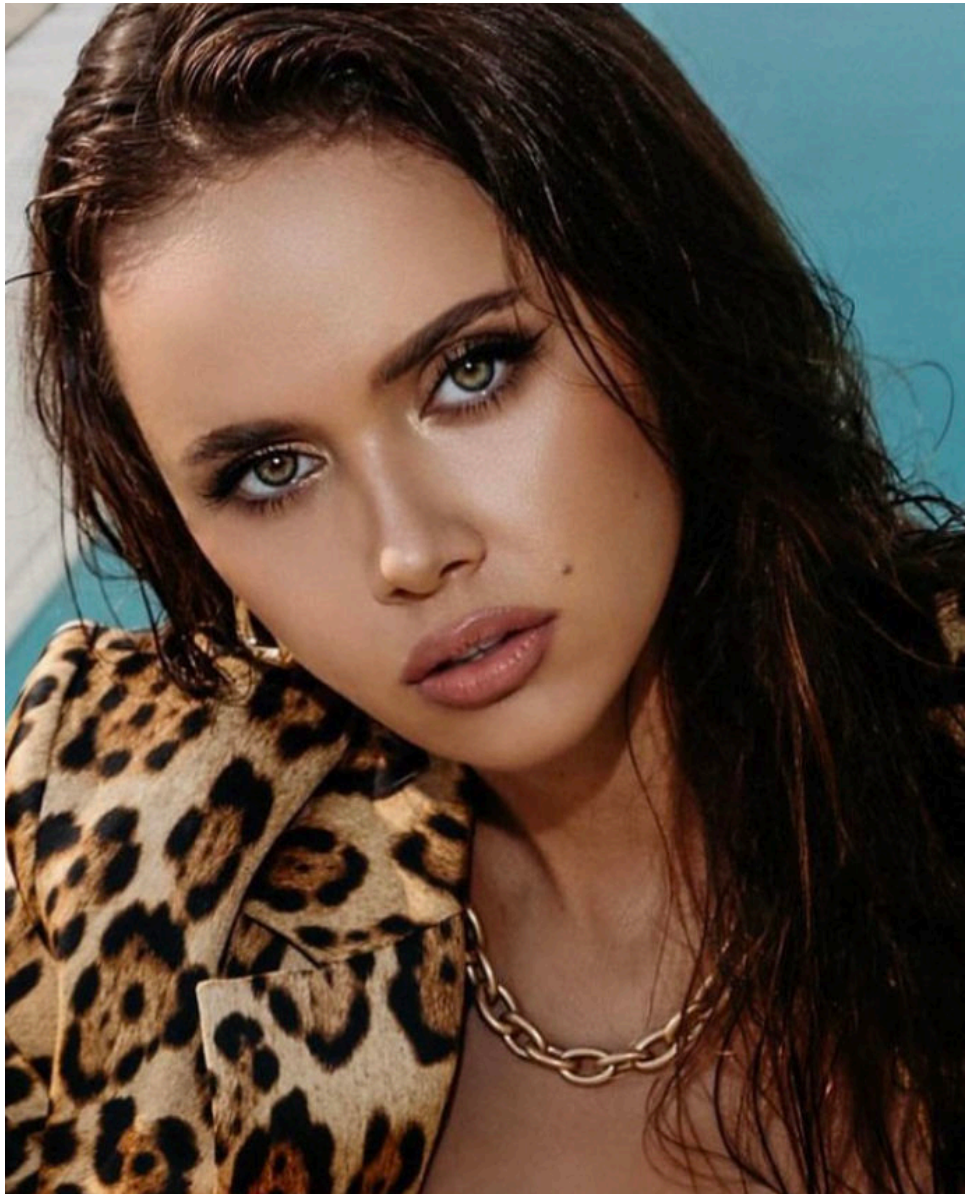

EMODELS

SINCE 2010

Anastasiia N

EMODELS

SINCE 2010

Fortune Executive - office 2101 Cluster T - Jumeirah Lake Towers - Dubai - UAE

height173cm | 5'8" bust84cm | 33" waist66cm | 26" hips91cm | 36"
eyes colorGreen/Brown hair colorBrown