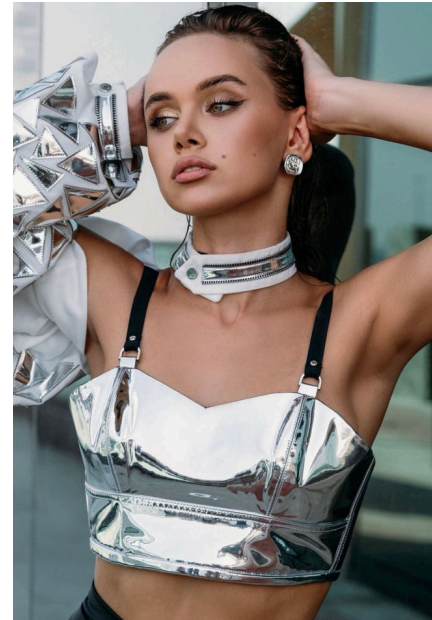

EMODELS

SINCE 2010

Anastasiia N

EMODELS

SINCE 2010

Fortune Executive - office 2101 Cluster T - Jumeirah Lake Towers - Dubai - UAE

height173cm | 5'8" bust84cm | 33" waist66cm | 26" hips91cm | 36"
eyes colorGreen/Brown hair colorBrown