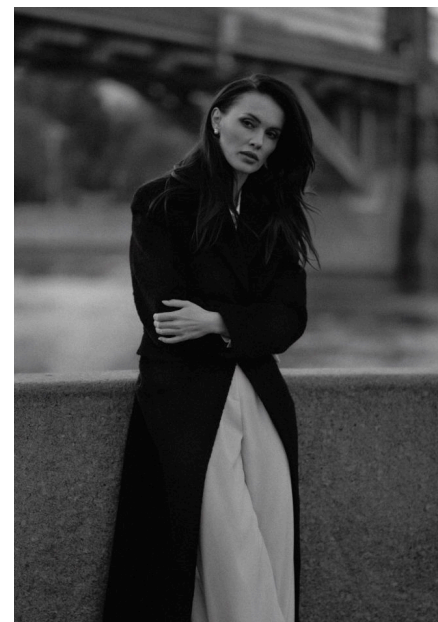

# EMODELS

SINCE 2010

Anna G

# EMODELS

SINCE 2010

Fortune Executive - office 2101 Cluster T - Jumeirah Lake Towers - Dubai - UAE

height 168cm | 5'6" bust 80cm | 31.5" waist 59cm | 23" hips 92cm | 36"  
eyes color Green/Brown hair color Brown