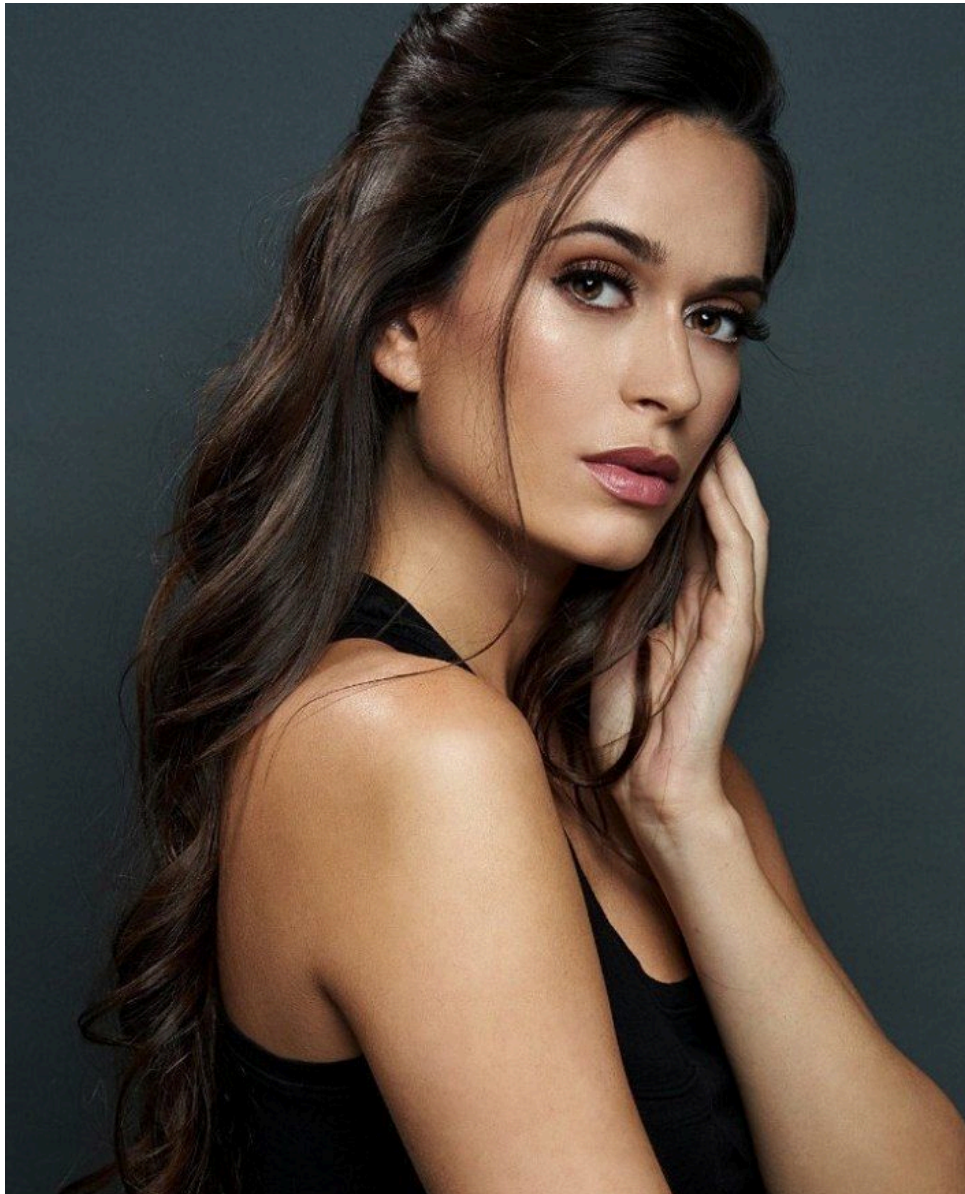

EMODELS

SINCE 2010

Bettina P

EMODELS

SINCE 2010

Fortune Executive - office 2101 Cluster T - Jumeirah Lake Towers - Dubai - UAE

height 175cm | 5'9" bust 87cm | 34.5" waist 60cm | 23.5" hips 89cm | 35"
eyes color Green/Brown hair color Brown