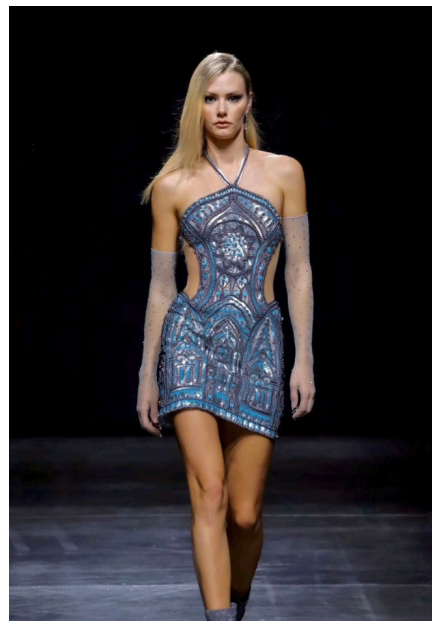

EMODELS

SINCE 2010

Eli S

EMODELS

SINCE 2010

Fortune Executive - office 2101 Cluster T - Jumeirah Lake Towers - Dubai - UAE

height 177cm | 5'9.5" bust 75cm | 29.5" waist 60cm | 23.5" hips 88cm | 34.5" eyes color Blue hair color Blonde