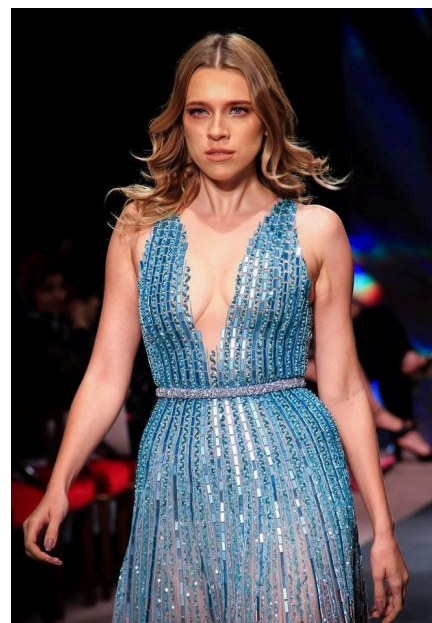

# EMODELS

SINCE 2010

Irma G

# EMODELS

SINCE 2010

Fortune Executive - office 2101 Cluster T - Jumeirah Lake Towers - Dubai - UAE

height 174cm | 5'8.5" bust 94cm | 37" waist 63cm | 25" hips 90cm | 35.5" eyes color Green hair color Blonde