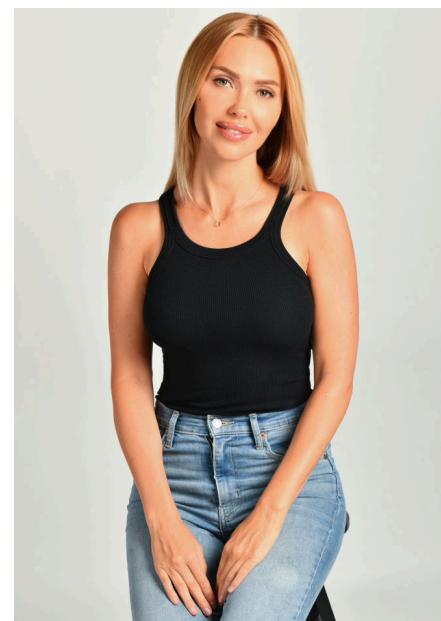

EMODELS

SINCE 2010

Iryna P

EMODELS

SINCE 2010

Fortune Executive - office 2101 Cluster T - Jumeirah Lake Towers - Dubai - UAE

height 169cm | 5'6.5" bust 86cm | 34" waist 61cm | 24" hips 85cm | 33.5" eyes color Green hair color Blonde