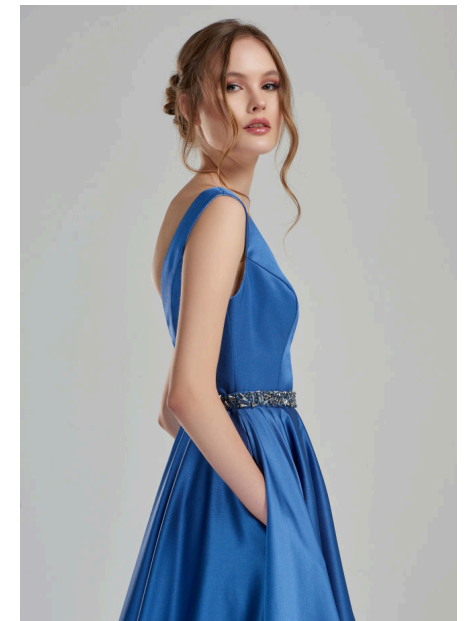

# EMODELS

SINCE 2010

Fortune Executive - office 2101 Cluster T - Jumeirah Lake Towers - Dubai - UAE

height 178cm | 5'10" bust 85cm | 33.5" waist 68cm | 27" hips 96cm | 38" eyes color Blue/Green hair color Blonde