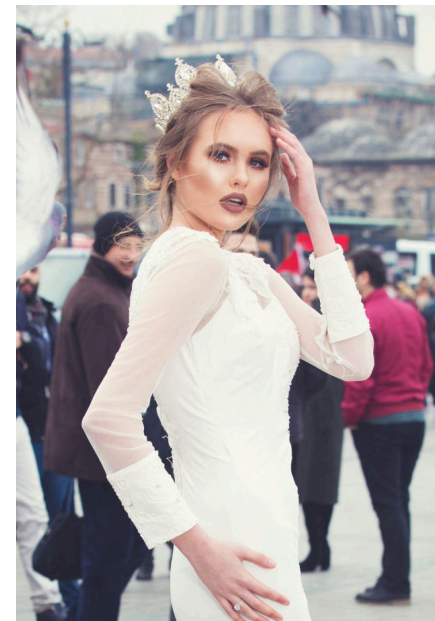

# EMODELS

SINCE 2010

Fortune Executive - office 2101 Cluster T - Jumeirah Lake Towers - Dubai - UAE

height 178cm | 5'10" bust 85cm | 33.5" waist 68cm | 27" hips 96cm | 38" eyes color Blue/Green hair color Blonde