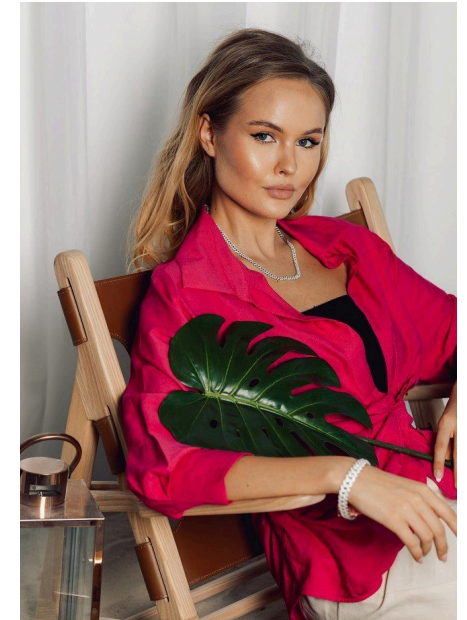

# EMODELS

SINCE 2010

Fortune Executive - office 2101 Cluster T - Jumeirah Lake Towers - Dubai - UAE

height 178cm | 5'10" bust 85cm | 33.5" waist 68cm | 27" hips 96cm | 38" eyes color Blue/Green hair color Blonde