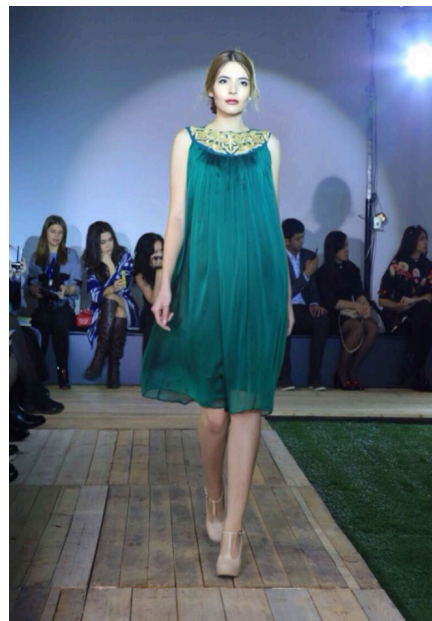

EMODELS

SINCE 2010

Kamilla S

EMODELS

SINCE 2010

Fortune Executive - office 2101 Cluster T - Jumeirah Lake Towers - Dubai - UAE

height 177cm | 5'9.5" bust 84cm | 33" waist 60cm | 23.5" hips 88cm | 34.5" eyes color Green hair color Brown