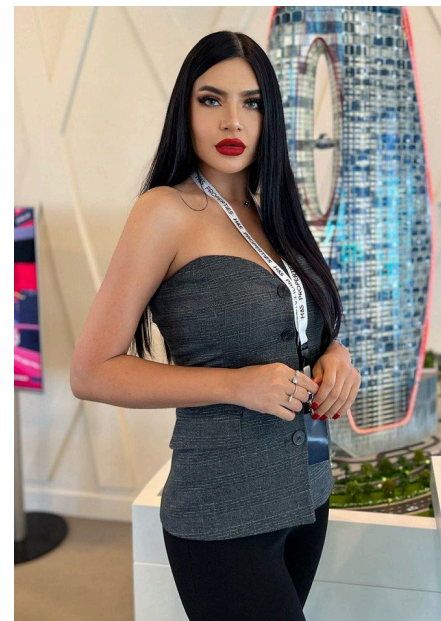

EMODELS

SINCE 2010

Kamilla S

EMODELS

SINCE 2010

Fortune Executive - office 2101 Cluster T - Jumeirah Lake Towers - Dubai - UAE

height 177cm | 5'9.5" bust 84cm | 33" waist 60cm | 23.5" hips 88cm | 34.5" eyes color Green hair color Brown