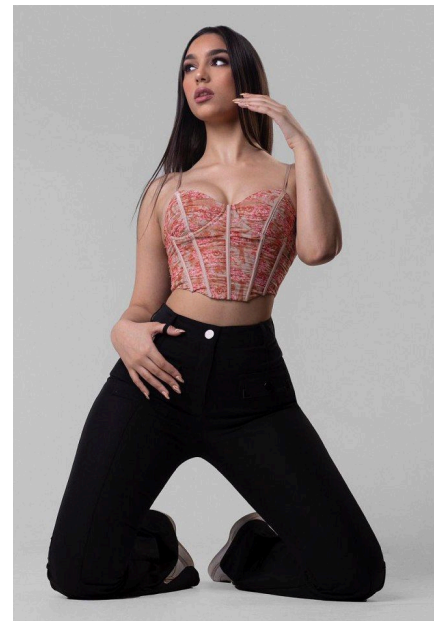

# EMODELS

SINCE 2010

Fortune Executive - office 2101 Cluster T - Jumeirah Lake Towers - Dubai - UAE

height179cm | 5'10.5" bust84cm | 33" waist64cm | 25"  
hips100cm | 39.5" eyes colorBrown hair colorBrown