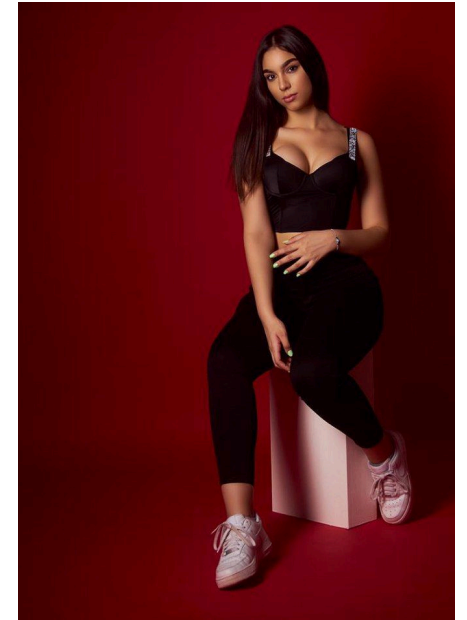

# EMODELS

SINCE 2010

Karen K

# EMODELS

SINCE 2010

Fortune Executive - office 2101 Cluster T - Jumeirah Lake Towers - Dubai - UAE

height179cm | 5'10.5" bust84cm | 33" waist64cm | 25"  
hips100cm | 39.5" eyes colorBrown hair colorBrown