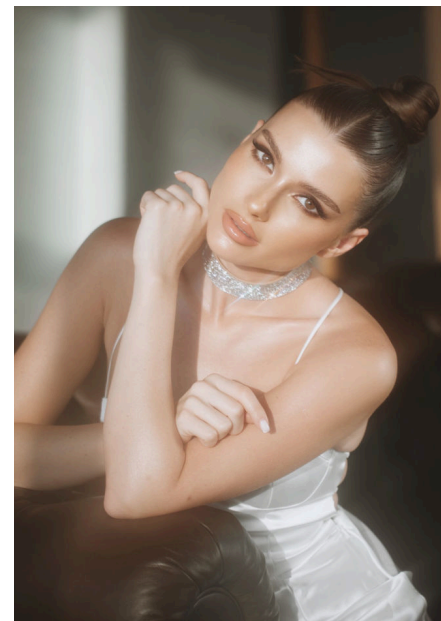

EMODELS

SINCE 2010

Katrin C

EMODELS

SINCE 2010

Fortune Executive - office 2101 Cluster T - Jumeirah Lake Towers - Dubai - UAE

height168cm | 5'6" bust81cm | 32" waist64cm | 25" hips90cm | 35.5"
eyes colorBrown hair colorBrown