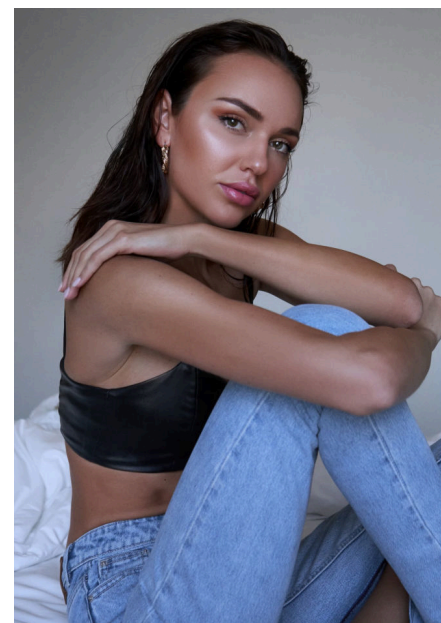

# EMODELS

SINCE 2010

Fortune Executive - office 2101 Cluster T - Jumeirah Lake Towers - Dubai - UAE

height 180cm | 5'11" bust 87cm | 34.5" waist 62cm | 24.5" hips 91cm | 36"  
eyes color Green/Brown hair color Brown