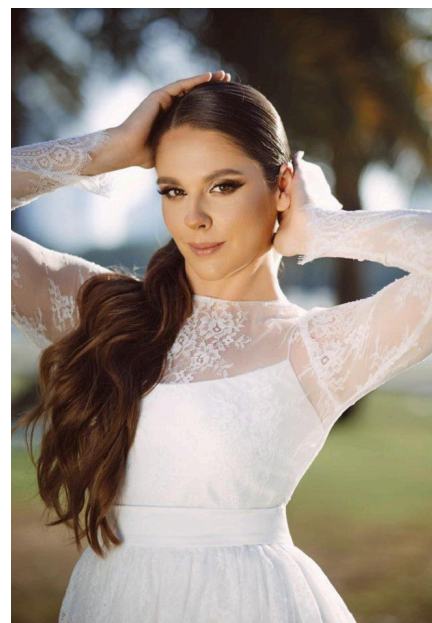

EMODELS

SINCE 2010

Kristina S

EMODELS

SINCE 2010

Fortune Executive - office 2101 Cluster T - Jumeirah Lake Towers - Dubai - UAE

height 173cm | 5'8" bust 90cm | 35.5" waist 67cm | 26.5" hips 93cm | 36.5" eyes color Brown hair color Brown