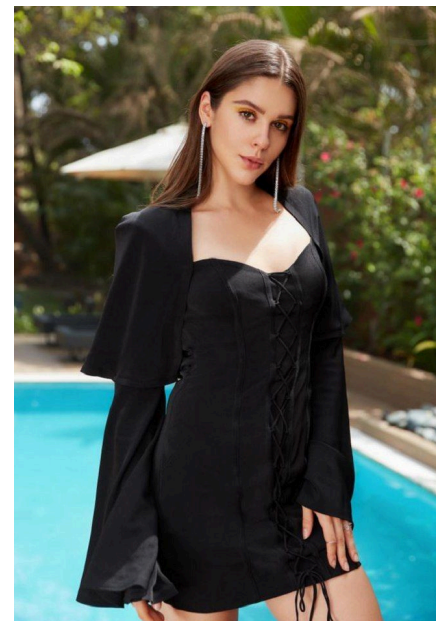

EMODELS

SINCE 2010

Kristina S

EMODELS

SINCE 2010

Fortune Executive - office 2101 Cluster T - Jumeirah Lake Towers - Dubai - UAE

height 173cm | 5'8" bust 90cm | 35.5" waist 67cm | 26.5" hips 93cm | 36.5" eyes color Brown hair color Brown