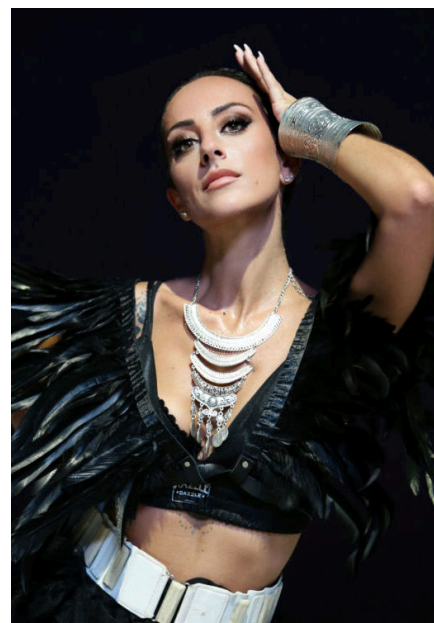

# EMODELS

SINCE 2010

Denise C

# EMODELS

SINCE 2010

Fortune Executive - office 2101 Cluster T - Jumeirah Lake Towers - Dubai - UAE

height 156cm | 5'1.5" bust 81cm | 32" waist 62cm | 24.5" hips 93cm | 36.5" eyes color Amber hair color Brown