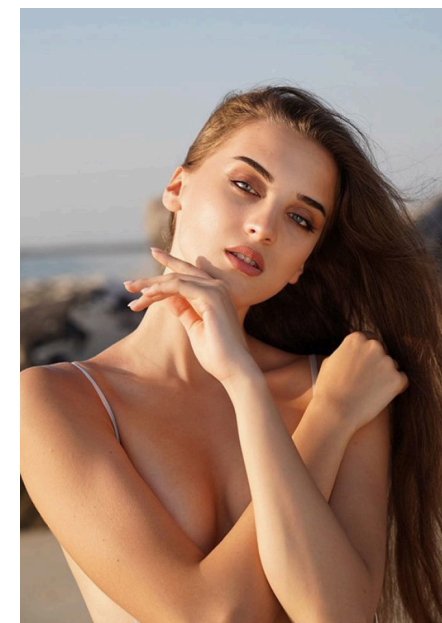

EMODELS

SINCE 2010

Mariam T

EMODELS

SINCE 2010

Fortune Executive - office 2101 Cluster T - Jumeirah Lake Towers - Dubai - UAE

height 172cm | 5'7.5" bust 84cm | 33" waist 66cm | 26" hips 96cm | 38"
eyes color Blue/Grey hair color Brown