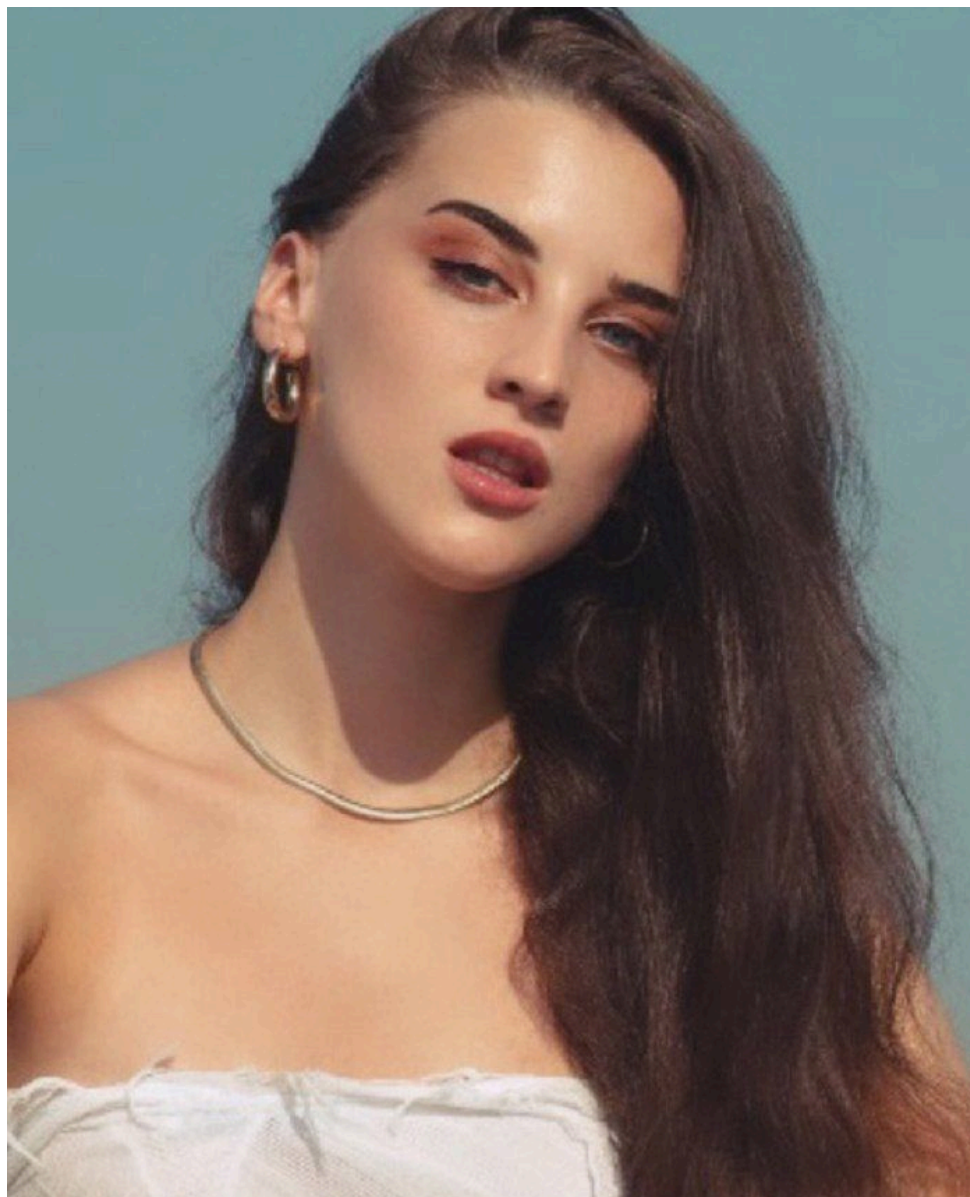

EMODELS

SINCE 2010

Mariam T

EMODELS

SINCE 2010

Fortune Executive - office 2101 Cluster T - Jumeirah Lake Towers - Dubai - UAE

height 172cm | 5'7.5" bust 84cm | 33" waist 66cm | 26" hips 96cm | 38"
eyes color Blue/Grey hair color Brown