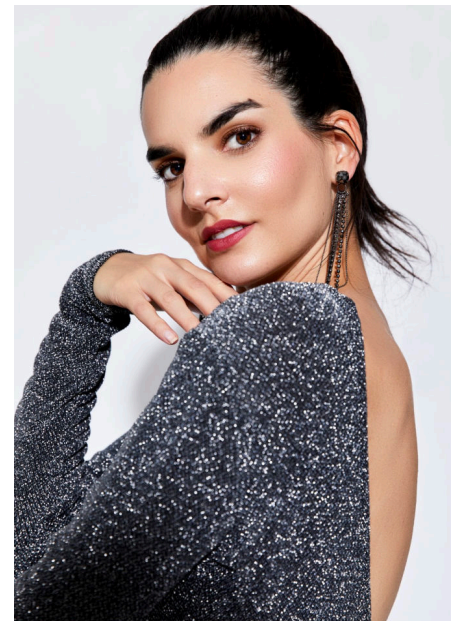

EMODELS

SINCE 2010

Shady A

EMODELS

SINCE 2010

Fortune Executive - office 2101 Cluster T - Jumeirah Lake Towers - Dubai - UAE

height178cm | 5'10" bust88cm | 34.5" waist66cm | 26" hips90cm | 35.5" eyes colorBrown hair colorBrown