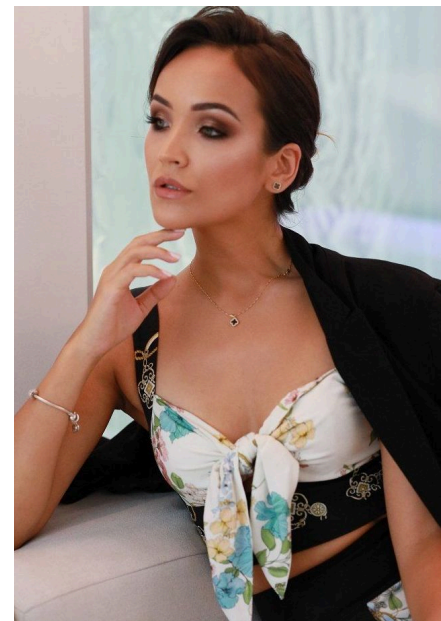

EMODELS

SINCE 2010

Shahnoza A

EMODELS

SINCE 2010

Fortune Executive - office 2101 Cluster T - Jumeirah Lake Towers - Dubai - UAE

height 175cm | 5'9" bust 85cm | 33.5" waist 64cm | 25" hips 91cm | 36" eyes color Blue/Grey hair color Brown