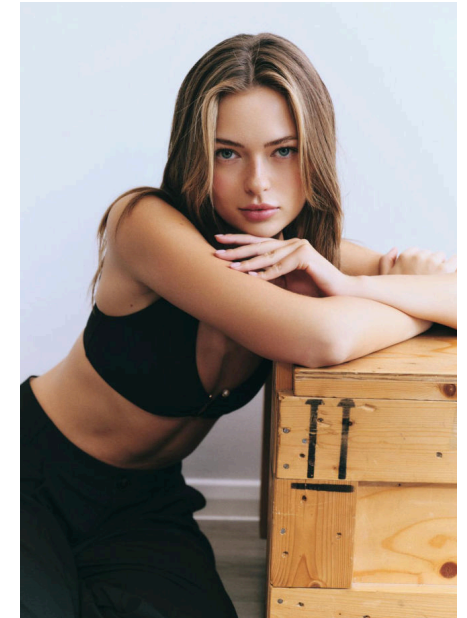

# EMODELS

SINCE 2010

Simona O

# EMODELS

SINCE 2010

Fortune Executive - office 2101 Cluster T - Jumeirah Lake Towers - Dubai - UAE

height 176cm | 5'9.5" bust 84cm | 33" waist 62cm | 24.5" hips 95cm | 37.5" eyes color Blue/Green hair color Brown