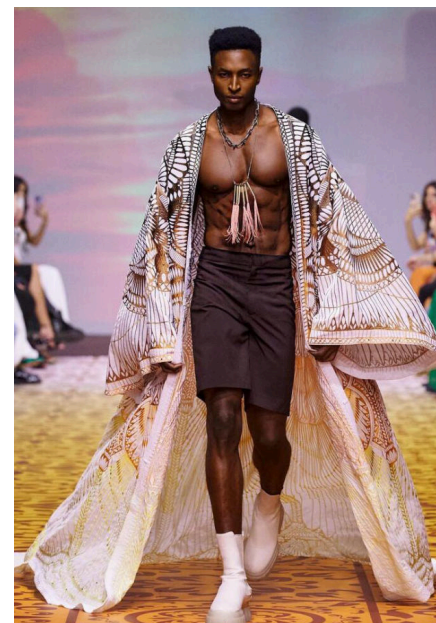

EMODELS

SINCE 2010

Matthew M

EMODELS

SINCE 2010

Fortune Executive - office 2101 Cluster T - Jumeirah Lake Towers - Dubai - UAE

height190cm | 6'3" chest91cm | 36" waist84cm | 33" eyes colorBrown
hair colorBlack