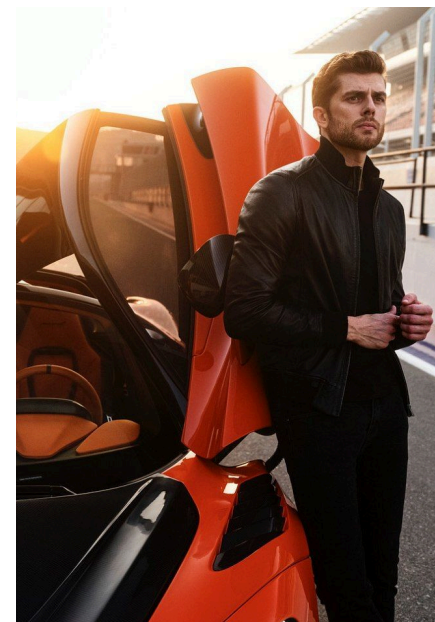

EMODELS

SINCE 2010

Patrick M

EMODELS

SINCE 2010

Fortune Executive - office 2101 Cluster T - Jumeirah Lake Towers - Dubai - UAE

height 188cm | 6'2" chest 101cm | 40" waist 77cm | 30.5" eyes color Green hair color Brown