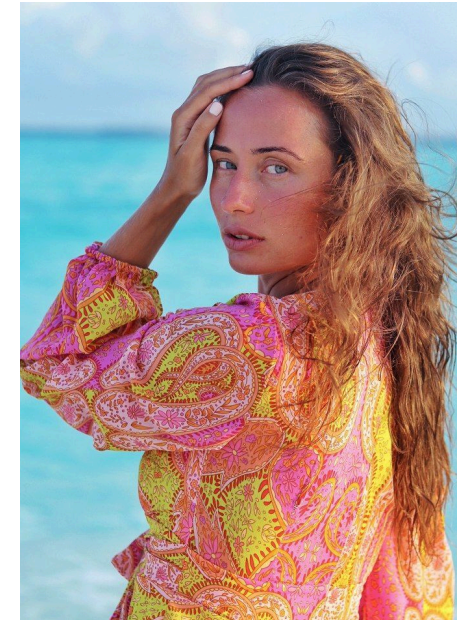

# EMODELS

SINCE 2010

Agata C

# EMODELS

SINCE 2010

Fortune Executive - office 2101 Cluster T - Jumeirah Lake Towers - Dubai - UAE

height 173cm | 5'8" bust 82cm | 32.5" waist 64cm | 25" hips 89cm | 35"  
eyes color Blue hair color Brown