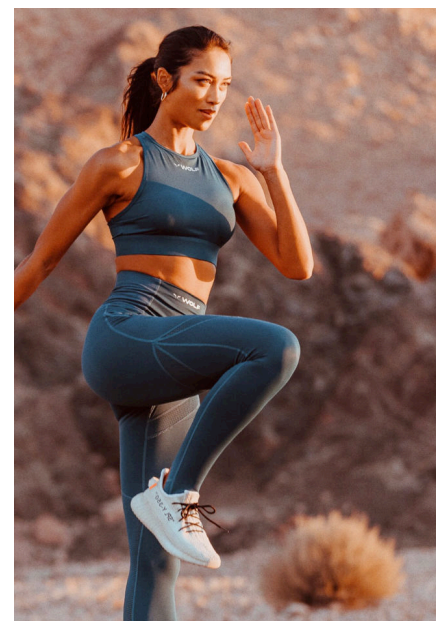

EMODELS

SINCE 2010

Aisha U

EMODELS

SINCE 2010

Fortune Executive - office 2101 Cluster T - Jumeirah Lake Towers - Dubai - UAE

height 180cm | 5'11" bust 85cm | 33.5" waist 69cm | 27" hips 99cm | 39" eyes color Hazel hair color Brown