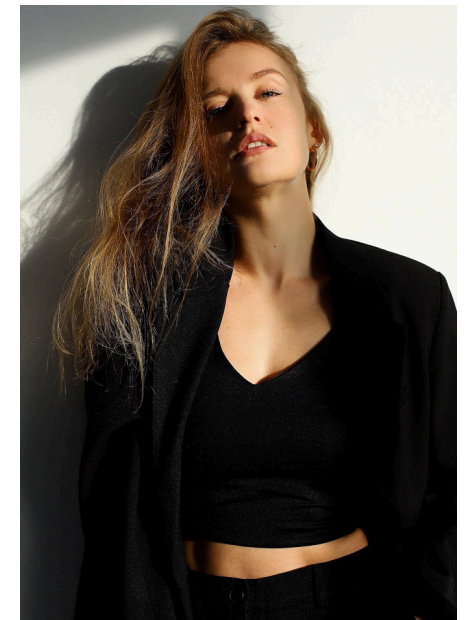

# EMODELS

SINCE 2010

Fortune Executive - office 2101 Cluster T - Jumeirah Lake Towers - Dubai - UAE

height 174cm | 5'8.5" bust 86cm | 34" waist 64cm | 25" hips 90cm | 35.5" eyes color Blue/Grey hair color Blonde